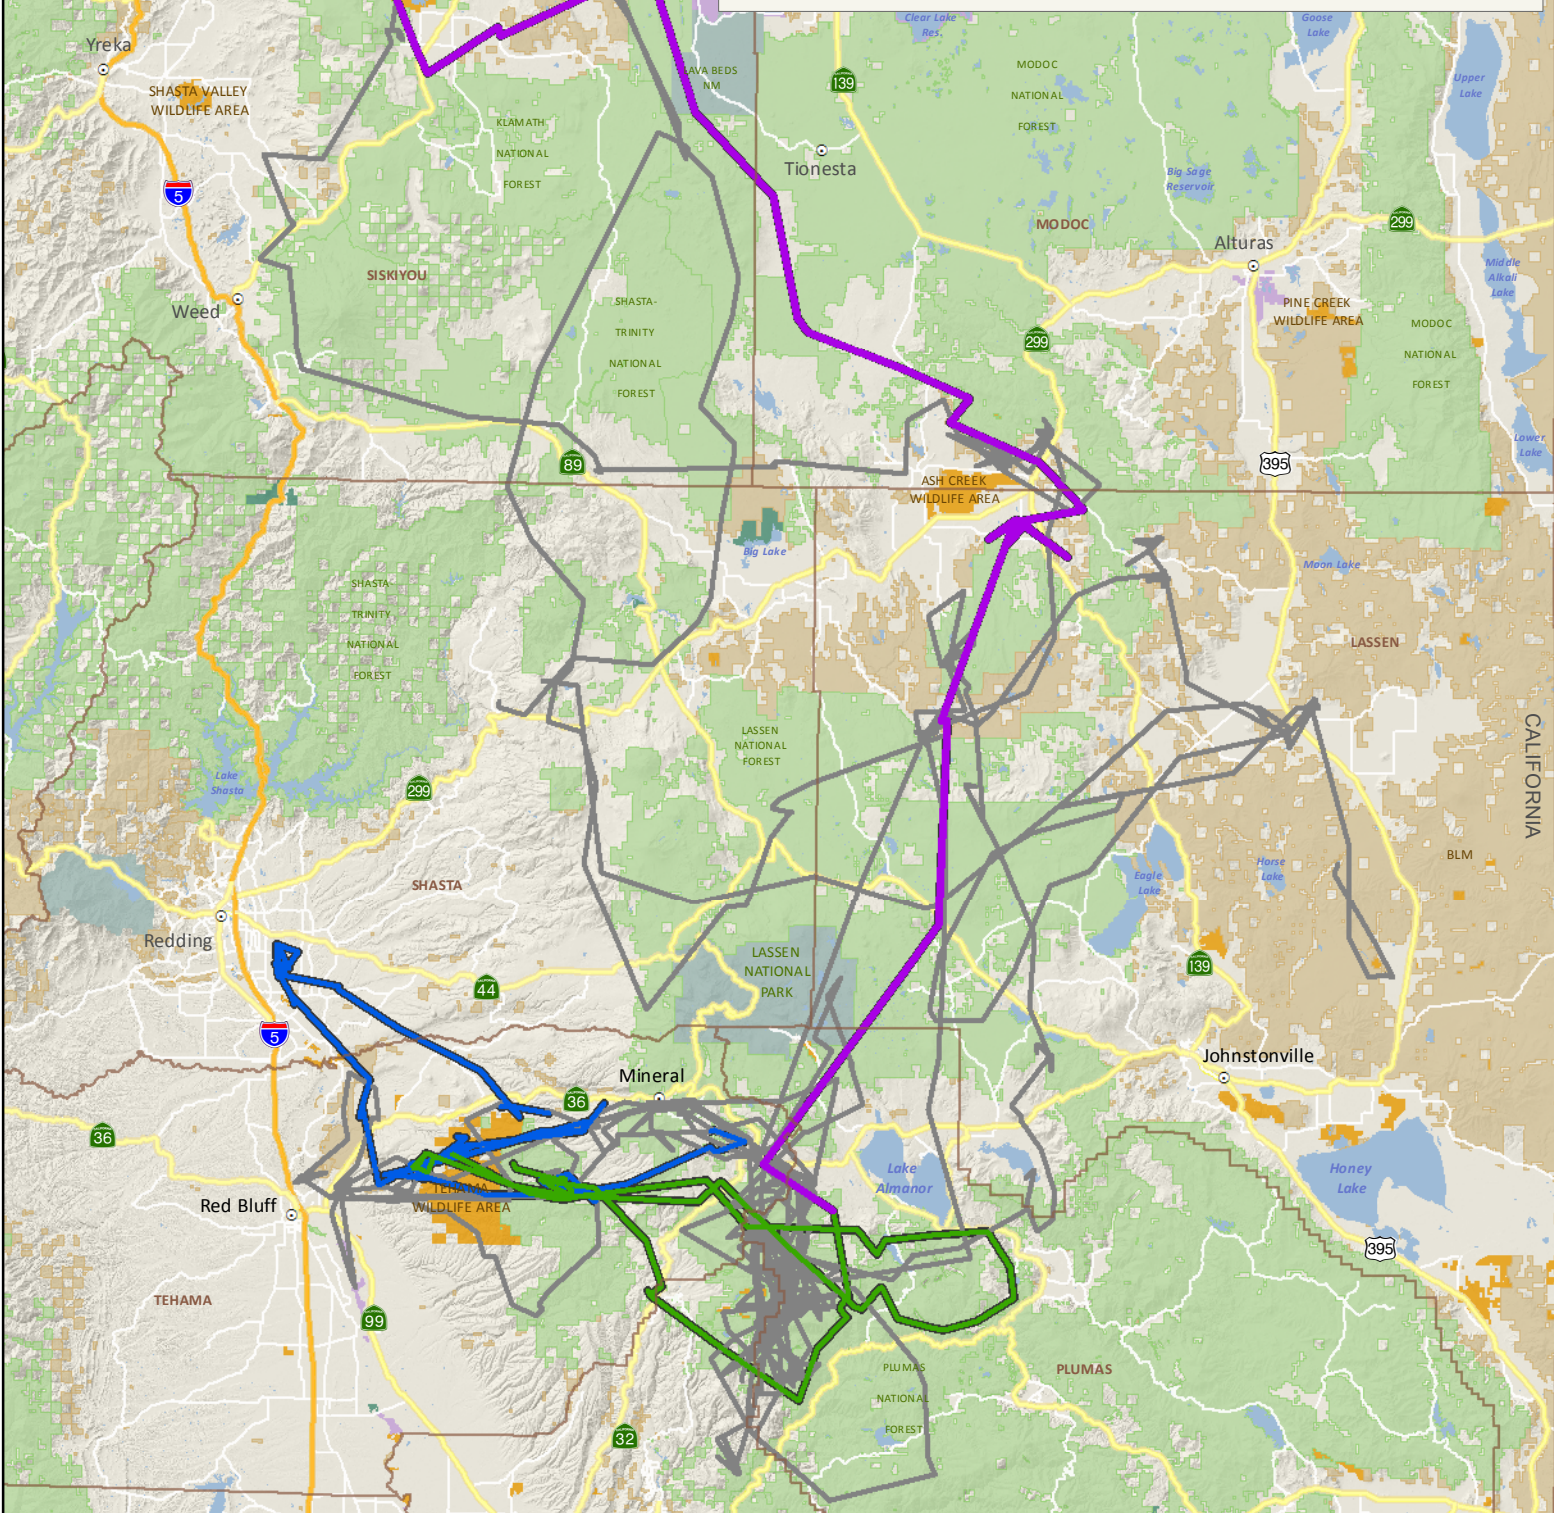

OREGON

3/12/13

12/28/2011

GRAY WOLF OR7 TRAVELS

December 28, 2011 - March 12, 2013

CALIFORNIA DEPARTMENT OF FISH & WILDLIFE

Months of Travel ● 12/28/2011 to ● 3/12/2013

— December 2011 - December 2012

— February, 2013

— January, 2013

— March, 2013

0 5 10 Miles

Source: Oregon Department of Fish and Wildlife