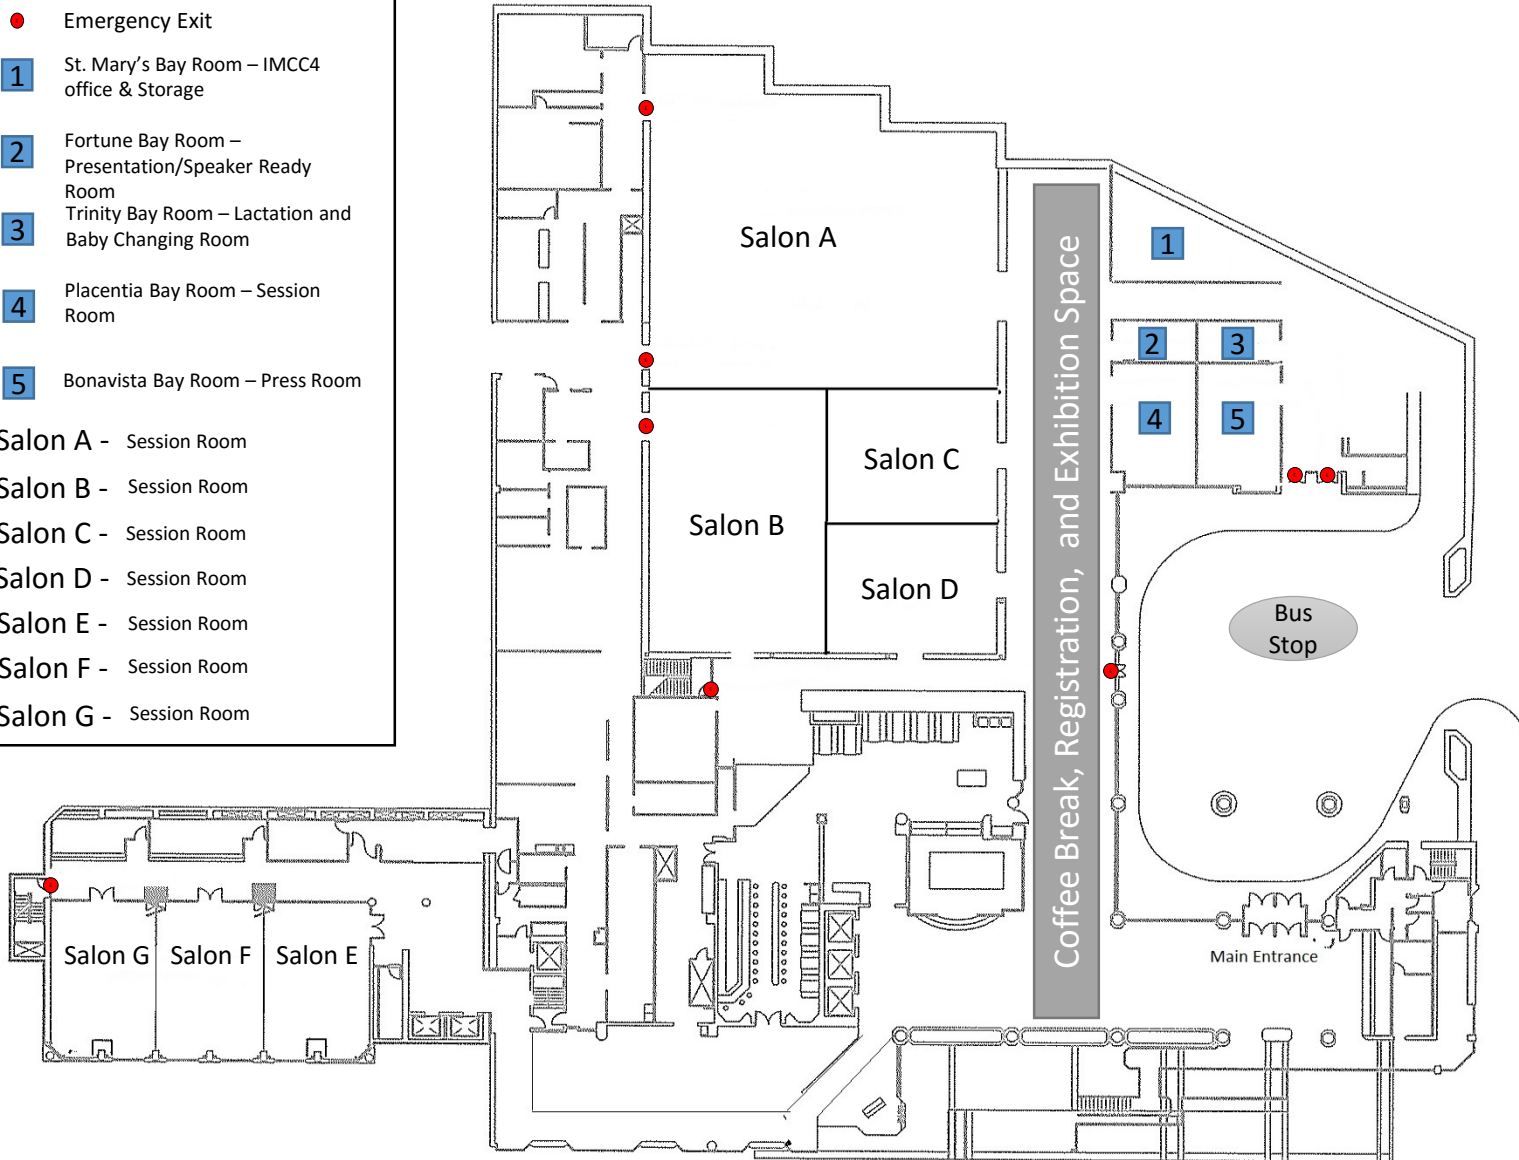

Legend

- Emergency Exit
- 1 St. Mary's Bay Room – IMCC4 office & Storage
- 2 Fortune Bay Room – Presentation/Speaker Ready Room
- 3 Trinity Bay Room – Lactation and Baby Changing Room
- 4 Placentia Bay Room – Session Room
- 5 Bonavista Bay Room – Press Room

- Salon A - Session Room
- Salon B - Session Room
- Salon C - Session Room
- Salon D - Session Room
- Salon E - Session Room
- Salon F - Session Room
- Salon G - Session Room

IMCC4 Floor Plan
at the Delta Conference Centre